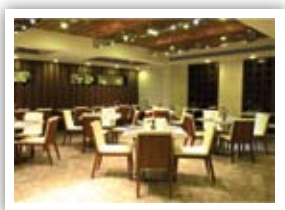

Room amenities - Rooms are built in contemporary style to cater to the new age business traveler offering LCD television, mini bar, tea/coffee maker and electronic safe.

Other facilities - Hotel has three dining options Colours - 24 hour coffee shop, Jewels- restaurant & bar and Shakambari - pure vegetarian restaurant; banquet Hall and board room.