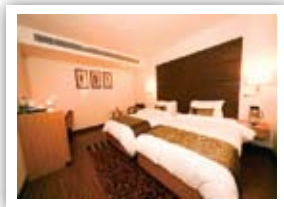

Banquet Capacity	Theatre - 35	Classroom - 50	U-Shape - 25

Tariff*

SINGLE	DOUBLE	Includes Breakfast
2999 (Dlx.)	3499 (Dlx.)	
3499 (Sup.)	3999 (Sup.)	
3999 (Exe.)	4999 (Exe.)	

Access - Airport - 3.5 kms

Railway Station - 3 kms