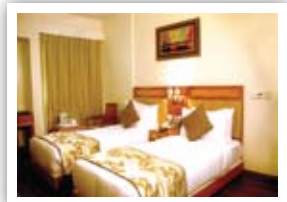

Banquet Capacity	Theatre - 110	Classroom - 65	U-Shape - 45

Tariff*

SINGLE	DOUBLE	Includes Breakfast
5000 (Sup.)	5500 (Sup.)	
5500 (Dlx.)	6000 (Dlx.)	

Access - Airport - 17 kms

Railway Station - 15 kms