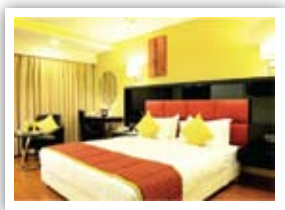

Room amenities - Rooms are built in contemporary style to cater to the new age business traveler offering LCD television, mini bar, tea/coffee maker and electronic safe.

Other facilities - Hotel has three dining options Colours - 24 hour coffee shop, Jewels- restaurant & bar and Shakambari - pure vegetarian restaurant; banquet Hall and board room.