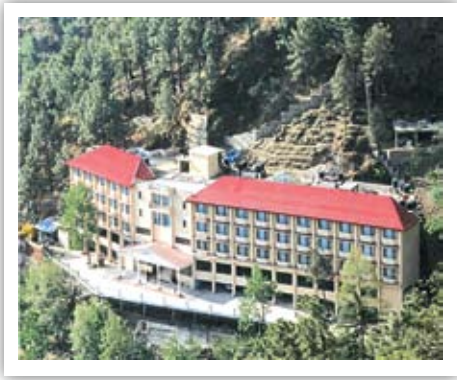

QUALITY INN HIMDEV

Kachi Ghati, Shimla - 171 010,
Himachal Pradesh

Strategically located at the entrance of Shimla, hotel is easily accessible to all places of tourist interest. Quality Inn Himdev is all you need for a relaxed holiday or a successful business trip.

Room amenities - Elegantly furnished rooms with satellite television, tea and coffee maker, mini-bar, direct dial and data port facility.

Other facilities - 24 hours room service, "The Viceroi" multicuisine restaurant, coffee shop "Valley View", modern conference service and adequate parking facilities.