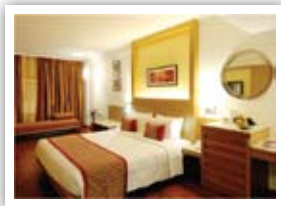

Banquet Capacity	Theatre - 100	Classroom - 50	U-Shape - 35

Tariff*

SINGLE	DOUBLE	Includes Breakfast
5699 (Club)	7699 (Club)	
9199 (Dlx.)	9199 (Dlx.)