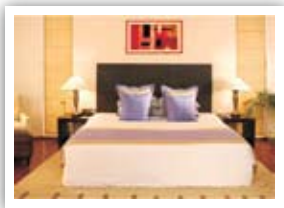

Banquet Capacity	Theatre - 200	Classroom - 75	U-Shape - 50

Tariff*

SINGLE	DOUBLE	Includes Breakfast
7000 (Sup.)	8000 (Sup.)	
7500 (Dlx.)	8500 (Dlx.)	
9000 (Club)	10000 (Club)	

*rates are valid till 31st August 2012 please contact for further enquiry

Access - Airport - 15 kms

Railway Station - 15 kms